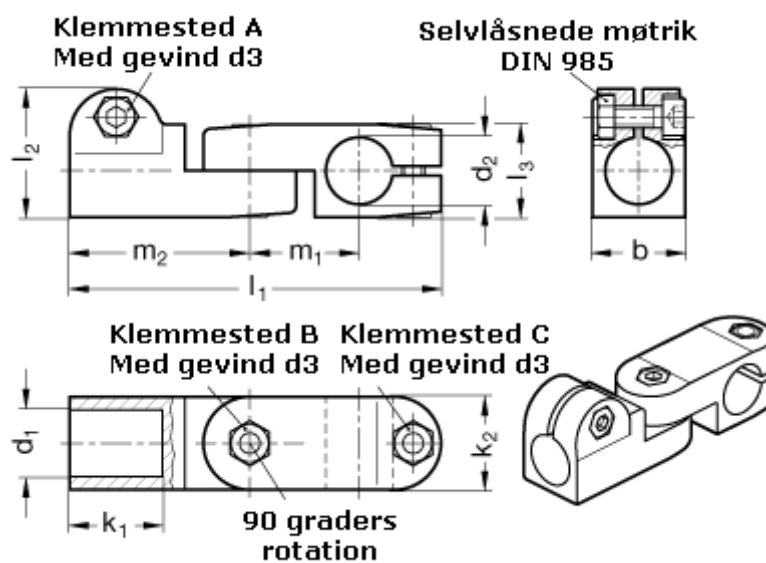

Article number: 20287B18B142BL
Description: E+G swivel clamp
GN287-B18-B14-2-BL

Measures

$b = 25$	$m_1 = 29.5$
$d_1 = B18$	$m_2 = 48.5$
$d_2 = B14$	
$d_3 = M 6$	
$k_1 = 25$	
$k_2 = 25$	
$l_1 = 100$	
$l_2 = 34.5$	